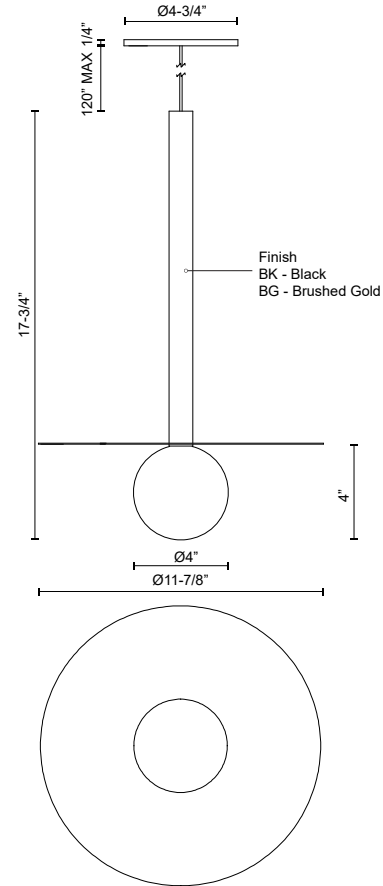

KUZCO

CANADA: 19054 28TH AVENUE - SURREY, BC V3Z 6M3

USA: 3035 E. LONE MOUNTAIN ROAD - LAS VEGAS, NV 89081

WWW.KUZCOLIGHTING.COM

© 2021 KUZCO LIGHTING. ALL RIGHTS RESERVED.

COMMENT